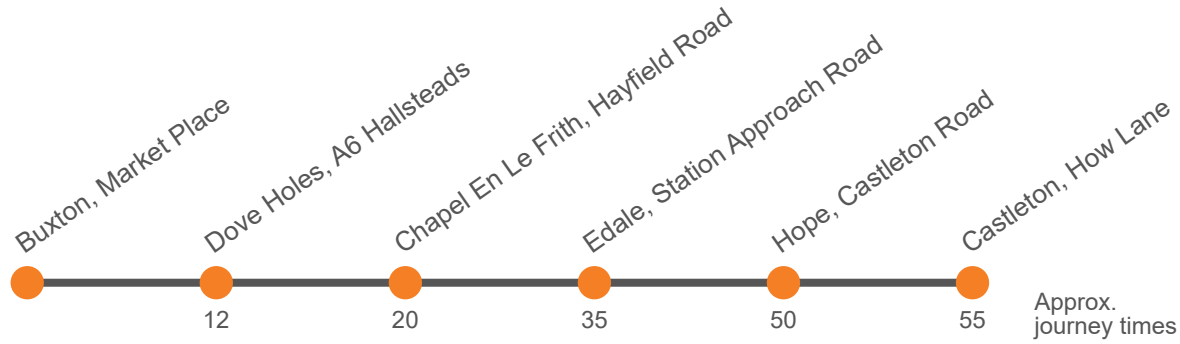

62

Buxton - Chapel en le Frith - Edale - Hope - Castleton

"Peak Pathfinder"

Effective from: 30/06/2024

High Peak

Daily

Buxton, Market Place, Northbound	0825	...	1220	...	1545	...
Dove Holes, opposite Bus Depot	0837	...	1232	...	1557	...
Chapel En Le Frith, Town End	0845	...	1240	...	1605	...
Edale, Railway Station	0900	1000	1255	1340	1620	1710
Hope, Car Park	0915	1015	1310	1355	1635	1725
Castleton, Bus Station	0920	1020	1315	1400	1640	1730

This service is operated under contract to Derbyshire County Council and is financially supported by the Department for Transport through its Derbyshire Bus Service Improvement Plan Award

62

Castleton - Hope - Edale - Chapel en le Frith - Buxton

"Peak Pathfinder"

Effective from: 30/06/2024

High Peak

Daily

Castleton, Bus Station	0925	1025	1320	1405	1650	1805
Hope, Post Office	0928	1028	1323	1408	1653	1808
Edale, Railway Station	0941	1041	1336	1421	1706	1821
Chapel En Le Frith, Town End	...	1056	...	1436	...	1836
Dove Holes, outside Bus Depot	...	1106	...	1446	...	1846
Buxton, Market Place, Southbound	...	1121	...	1501	...	1901